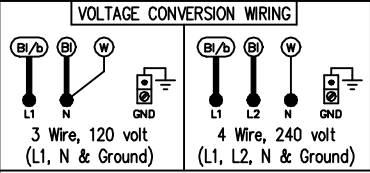

On-Board Relays	
K1	= Ozone
K2	= Filter
K3	= Jet 2
K4	= Light 1
K5	= Light 2
K6	= Jet 1
K7	= Air Low
K8	= Air Hi

Notes: For units with serial number 96057 and up

**BRETT AQUALINE, INC.**  
HUNTINGTON BEACH, CA (714) 891-7211

Drawing ID: 0028

Wire Color Code

Electronic Controls Note: 1. Pump & air blower may not be provided by Brett Aqualine

Dwg No: -b0a1d1cba2  
Date: 2-23-96  
Rev: 1  
Dwn by: THM  
Aprv:

B - Black  
Br - Brown  
R - Red  
O - Orange  
Y - Yellow  
G - Green  
Bl - Blue  
V - Violet  
Gr - Gray  
W - White