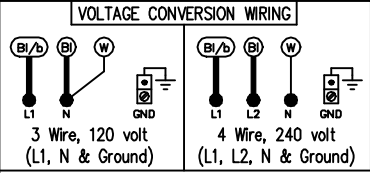

On-Board Relays	
K1	= Ozone
K2	= Filter
K3	= Jet 2
K4	= Light 1
K5	= Light 2
K6	= Jet 1
K7	= Air Low
K8	= Air Hi

BRETT AQUALINE, INC. HUNTINGTON BEACH, CA (714) 891-7211		Notes: For units with serial number 96057 and up				Drawing ID: 0026		Wire Color Code	
Catalog Series: ANY	Certification Code: -	Model Series: 14,15,16,17,19,24 or 29	Input Power: 0,8 or 9	Air Blower: 0,2 or 5	Heater: 1,2,3 or 5	Internal Controls: D1	Spa Light: A,X or Y	Additional Pump: S	Additional Info:
Electronic Controls		Note: 1. Pump & air blower may not be provided by Brett Aqualine			Dwg No: -b0a1d1bba2	Date: 2-23-96	Rev: 1	Dm by: THM	Aprv:
								B - Black Br - Brown R - Red O - Orange Y - Yellow	G - Green Bl - Blue V - Violet Gr - Gray W - White